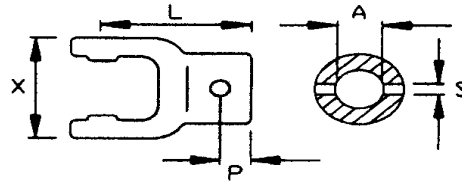

Round Bore Yoke with Pin Hole

Shaft Size		A	S		X	P	L	Part No.
2100	22 X 54.8	20	6		65	15	79	8-010161
		22	8					8-01016B
		25	8					8-010162
		30	10					8-010163
		1"	5/16"					8-010168/N
		1-1/8"	5/16"					8-01016D
		1-1/4"	3/8"					8-010169
2200	23.8 X 61.3	20	6		71	15	82	8-010261
		22	8					8-01026B
		25	8					8-010262
		30	10					8-010263
		1"	5/16"					8-010268/N
		1-1/8"	5/16"					8-01026D
		1-1/4"	3/8"					8-010269
2300	27 X 74.6	22	8		85	20	98	8-01046B
		25	8					8-010462
		30	10					8-010463
		35	13					8-010464
		1-1/8"	5/16"					8-01046D
		1-1/4"	3/8"					8-010469
		1-3/8"	1/2"					8-010460/N
2400	32 X 76	30	10		89	20	96	8-010563
		35	13					8-010564
		40	13					8-010565
		1-1/4"	3/8"					8-010569
		1-3/8"	1/2"					8-010560/N
		1-7/16"	1/2"					8-01056E
WII	34 X 90	40	13		89	20	96	8-015665
2500	36 X 89	35	13		106	25	105	8-016764
		40	13					8-016765
		1-3/8"	1/2"					8-016760/N
		1-7/16"	1/2"					8-01676E
		1-1/2"	1/2"					8-01676F
2600	42 X 104	35	13		121	25	130	8-010964
		40	13					8-010965
		1-7/16"	1/2"					8-01096E
		1-1/2"	1/2"					8-01096F