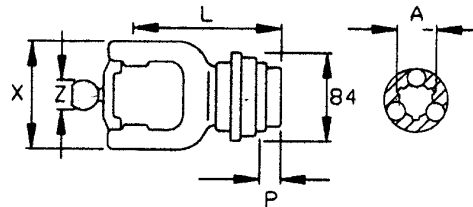

### CV Wide Angle 80° Quick-Disconnect Yoke with Q.D. Pin

Shaft Size		A	Z	X	P	L	Part No.
2280	23.8 X 61.3	1-3/8"-6	22	71	18	97	8-012310W
		1-3/8"-21					8-012312W
2380	27 X 74.6	1-3/8"-6	24	85	18	109	8-010410W
		1-3/8"-21					8-010412W
2480	32 X 76	1-3/8"-6	27	85	27	128	8-010510W
		1-3/8"-21					8-010512W
		1-3/4"-6					8-010513W
		1-3/4"-20					8-010517W
2580	36 X 89	1-3/8"-6	30	106	20	122	8-016510W
		1-3/8"-21					8-016512W
		1-3/4"-6					8-016513W
		1-3/4"-20					8-016517W

### CV Wide Angle 80° Quick-Disconnect Yoke with QL Lock, Ball Type

Shaft size		A	Z	X	P	L	Part No.
2280	23.8 X 61.3	1-3/8"-6	22	71	23	102	8-012310WQ
		1-3/8"-21					8-012312WQ
2380	27 X 74.6	1-3/8"-6	24	85	23	114	8-010410WQ
		1-3/8"-21					8-010412WQ
2480	32 X 76	1-3/8"-6	27	89	23	117	8-010510WQ
		1-3/8"-21					8-010512WQ
2580	36 X 89	1-3/8"-6	30	106	23	124	8-016510WQ
		1-3/8"-21					8-016512WQ