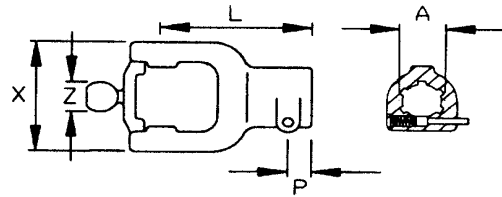

### CV Wide Angle 80° Quick-Disconnect Yoke with Q.D. Pin

Shaft Size		A	Z	X	P	L	Part No.
2280	23.8 X 61.3	1-3/8"-6	22	71	18	97	8-012310W
		1-3/8"-21					8-012312W
2380	27 X 74.6	1-3/8"-6	24	85	18	109	8-010410W
		1-3/8"-21					8-010412W
2480	32 X 76	1-3/8"-6	27	85	27	128	8-010510W
		1-3/8"-21					8-010512W
		1-3/4"-6					8-010513W
		1-3/4"-20					8-010517W
2580	36 X 89	1-3/8"-6	30	106	20	122	8-016510W
		1-3/8"-21					8-016512W
		1-3/4"-6					8-016513W
		1-3/4"-20					8-016517W

### CV Wide Angle 80° Quick-Disconnect Yoke with QL Lock, Ball Type

Shaft size		A	Z	X	P	L	Part No.
2280	23.8 X 61.3	1-3/8"-6	22	71	23	102	8-012310WQ
		1-3/8"-21					8-012312WQ
2380	27 X 74.6	1-3/8"-6	24	85	23	114	8-010410WQ
		1-3/8"-21					8-010412WQ
2480	32 X 76	1-3/8"-6	27	89	23	117	8-010510WQ
		1-3/8"-21					8-010512WQ
2580	36 X 89	1-3/8"-6	30	106	23	124	8-016510WQ
		1-3/8"-21					8-016512WQ