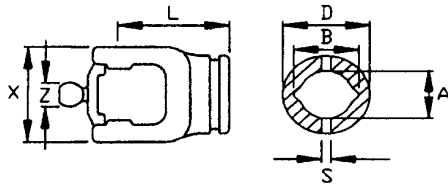

CV Wide Angle 80° Inboard Yoke for Inner Tube

CV Wide Angle 80° Inboard Yoke for Outer Tube

Shaft Size		A	B	S	D	Z	X	L	Part No.
2280	23.8 X 61.3	34.5 X 40		10	58	22	71	82	8-52330W
2380	27 X 74.6	34.5 X 40		10	58	24	85	98	8-50430W
2380	27 X 74.6	39.5 X 49		10	70	24	85	98	8-54630W
2480	32 X 76	39.5 X 49		10	70	27	85	108	8-50530W
2580	36 X 89	39.5 X 49		10	70	30	106	105	8-56030W

A	B	S	D	Z	X	L	Part No.
41 X 48		10	58	22	71	82	8-52320W
41 X 48		10	58	24	85	98	8-50420W
48 X 57.5		10	70	24	85	98	8-54620W
48 X 57.5		10	70	27	85	108	8-50520W
48 X 57.5		10	70	30	106	105	8-56020W

CV Wide Angle 80° Yoke for Inner Tube

CV Wide Angle 80° Yoke for Outer Tube

Shaft size		A	B	S	D	Z	X	L	Part No.
2480	32 X 76	51 X 37		10	70	27	85	108	8-55530W
2580	36 X 89	51 X 37		10	70	30	106	105	8-56530W

A	B	S	D	Z	X	L	Part No.
61 X 47		10	70	27	85	108	8-55520W
61 X 47		10	70	30	106	105	8-56520W