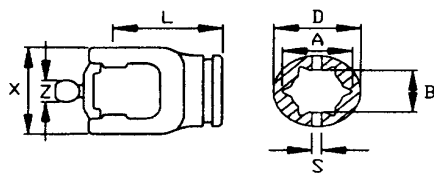

CV Wide Angle 80° Inboard Yoke for Inner Tube

CV Wide Angle 80° Inboard Yoke for Outer Tube

Shaft Size		A	B	S	D	Z	X	L	Part No.
2280	23.8 X 61.3	34.5 X 40		10	58	22	71	82	8-52330W
2380	27 X 74.6	34.5 X 40		10	58	24	85	98	8-50430W
2380	27 X 74.6	39.5 X 49		10	70	24	85	98	8-54630W
2480	32 X 76	39.5 X 49		10	70	27	85	108	8-50530W
2580	36 X 89	39.5 X 49		10	70	30	106	105	8-56030W

A	B	S	D	Z	X	L	Part No.
41 X 48		10	58	22	71	82	8-52320W
41 X 48		10	58	24	85	98	8-50420W
48 X 57.5		10	70	24	85	98	8-54620W
48 X 57.5		10	70	27	85	108	8-50520W
48 X 57.5		10	70	30	106	105	8-56020W

CV Wide Angle 80° Yoke for Inner Tube

CV Wide Angle 80° Yoke for Outer Tube

Shaft size		A	B	S	D	Z	X	L	Part No.
2480	32 X 76	51 X 37		10	70	27	85	108	8-55530W
2580	36 X 89	51 X 37		10	70	30	106	105	8-56530W

A	B	S	D	Z	X	L	Part No.
61 X 47		10	70	27	85	108	8-55520W
61 X 47		10	70	30	106	105	8-56520W