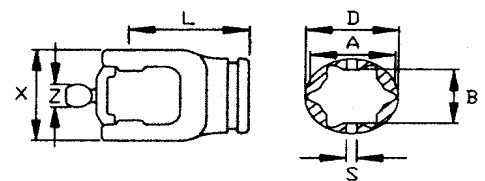

CV Wide Angle 80° Inboard Yoke for Inner Tube

CV Wide Angle 80° Inboard Yoke for Outer Tube

Shaft Size		A	B	S	D	Z	X	L	Part No.
2280	23.8 X 61.3	34.5 X 40		10	58	22	71	82	8-52330W
2380	27 X 74.6	34.5 X 40		10	58	24	85	98	8-50430W
2380	27 X 74.6	39.5 X 49		10	70	24	85	98	8-54630W
2480	32 X 76	39.5 X 49		10	70	27	85	108	8-50530W
2580	36 X 89	39.5 X 49		10	70	30	106	105	8-56030W

A	B	S	D	Z	X	L	Part No.
41 X 48		10	58	22	71	82	8-52320W
41 X 48		10	58	24	85	98	8-50420W
48 X 57.5		10	70	24	85	98	8-54620W
48 X 57.5		10	70	27	85	108	8-50520W
48 X 57.5		10	70	30	106	105	8-56020W

CV Wide Angle 80° Yoke for Inner Tube

CV Wide Angle 80° Yoke for Outer Tube

Shaft size		A	B	S	D	Z	X	L	Part No.
2480	32 X 76	51 X 37		10	70	27	85	108	8-55530W
2580	36 X 89	51 X 37		10	70	30	106	105	8-56530W

A	B	S	D	Z	X	L	Part No.
61 X 47		10	70	27	85	108	8-55520W
61 X 47		10	70	30	106	105	8-56520W