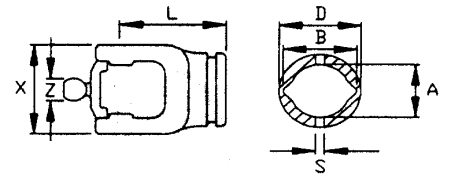

CV Wide Angle 80° Inboard Yoke for Inner Tube

CV Wide Angle 80° Inboard Yoke for Outer Tube

Shaft Size		A	B	S	D	Z	X	L	Part No.
2280	23.8 X 61.3	34.5 X 40		10	58	22	71	82	8-52330W
2380	27 X 74.6	34.5 X 40		10	58	24	85	98	8-50430W
2380	27 X 74.6	39.5 X 49		10	70	24	85	98	8-54630W
2480	32 X 76	39.5 X 49		10	70	27	85	108	8-50530W
2580	36 X 89	39.5 X 49		10	70	30	106	105	8-56030W

A	B	S	D	Z	X	L	Part No.
41 X 48		10	58	22	71	82	8-52320W
41 X 48		10	58	24	85	98	8-50420W
48 X 57.5		10	70	24	85	98	8-54620W
48 X 57.5		10	70	27	85	108	8-50520W
48 X 57.5		10	70	30	106	105	8-56020W

CV Wide Angle 80° Yoke for Inner Tube

CV Wide Angle 80° Yoke for Outer Tube

Shaft size		A	B	S	D	Z	X	L	Part No.
2480	32 X 76	51 X 37		10	70	27	85	108	8-55530W
2580	36 X 89	51 X 37		10	70	30	106	105	8-56530W

A	B	S	D	Z	X	L	Part No.
61 X 47		10	70	27	85	108	8-55520W
61 X 47		10	70	30	106	105	8-56520W