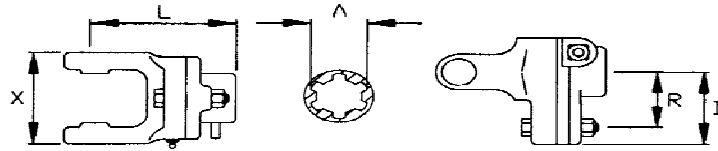

Shearbolt Clutch with Quick Disconnect Pin

Shaft Size		D	X	L	A	Part No.
Series #1	22 x 54	68	--	--	1-3/8"-6 1-3/8"-21	--
Series #2	23.8 X 61.3		71	106	1-3/8"-6 1-3/8"-21	8-BTB02384806A 8-BTB02214806A
Series #3	27 X 70		86	117	1-3/8"-6 1-3/8"-21	8-BTB03384008A 8-BTB03214008A
Series #4	27 x 74.6				1-3/8"-6 1-3/8"-21	8-BTB04385508A 8-BTB04215508A
Series #5	30.2 x 80		88		1-3/8"-6 1-3/8"-21	8-BTB05384610A 8-BTB05214610A
Series #6	30.2 x 92	80	112	133	1-3/8"-6 1-3/8"-21 1-3/4"-6	8-BTB06385510A 8-BTB06215510A 8-BTB06345510A
Series #7	35 x 94				1-3/8"-6 1-3/8"-21 1-3/4"-6	8-BTB07384912A 8-BTB07214912A 8-BTB07344912A
Series #8	35 x 106.5				1-3/8"-6 1-3/8"-21 1-3/4"-6	8-BTB08385712A 8-BTB08215712A 8-BTB08345712A
Series #9	41 x 108	124	145	1-3/8"-6 1-3/8"-21 1-3/4"-6	8-BTB09386512A 8-BTB09216512A 8-BTB09346512A	
Series #10	41 x 118			--	--	1-3/8"-6 1-3/8"-21 1-3/4"-6