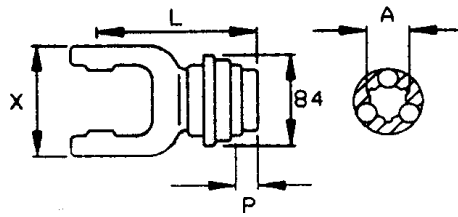

### Quick Disconnect Yoke with QL Lock, Ball Type

Shaft Size		A	X	P	L	Part No.
2100	22 X 54.8	1-3/8"-6 1-3/8"-21	65	23	99	8-010110Q 8-010112Q
2200	23.8 X 61.3	1-3/8"-6 1-3/8"-21	71	23	102	8-010211Q 8-010210Q 8-010212Q
2300	27 X 74.6	1-3/8"-6 1-3/8"-21	85	23	114	8-010410Q 8-010412Q
2400	32 X 76	1-3/8"-6 1-3/8"-21	89	23	117	8-010510Q 8-010512Q
2500	36 X 89	1-3/8"-6 1-3/8"-21	106	23	124	8-016710Q 8-016712Q

### Quick Disconnect Yoke with QC lock, Ball Type

Shaft size		A	X	D	L	Part No.
2100	22 X 54.8	1" - 15	65	58	80	8-0101C9Q

Part No. for yokes fitted onto the drive shaft