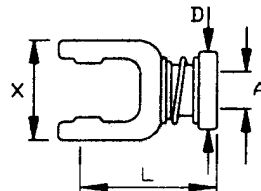

### Quick Disconnect Yoke with QL Lock, Ball Type

Shaft Size		A	X	P	L	Part No.
2100	22 X 54.8	1-3/8"-6 1-3/8"-21	65	23	99	8-010110Q 8-010112Q
2200	23.8 X 61.3	1-3/8"-6 1-3/8"-21	71	23	102	8-010211Q 8-010210Q 8-010212Q
2300	27 X 74.6	1-3/8"-6 1-3/8"-21	85	23	114	8-010410Q 8-010412Q
2400	32 X 76	1-3/8"-6 1-3/8"-21	89	23	117	8-010510Q 8-010512Q
2500	36 X 89	1-3/8"-6 1-3/8"-21	106	23	124	8-016710Q 8-016712Q

### Quick Disconnect Yoke with QC lock, Ball Type

Shaft size		A	X	D	L	Part No.
2100	22 X 54.8	1" - 15	65	58	80	8-0101C9Q

Part No. for yokes fitted onto the drive shaft