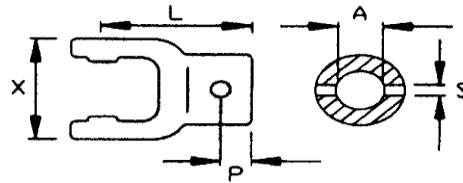

Round Bore Yoke with Pin Hole

Shaft Size		A	S		X	P	L	Part No.
2100	22 X 54.8	20	6		65	15	79	8-010161
		22	8					8-01016B
		25	8					8-010162
		30	10					8-010163
		1"	5/16"					8-010168/N
		1-1/8"	5/16"					8-01016D
		1-1/4"	3/8"					8-010169
2200	23.8 X 61.3	20	6		71	15	82	8-010261
		22	8					8-01026B
		25	8					8-010262
		30	10					8-010263
		1"	5/16"					8-2007
		1-1/8"	5/16"					8-2014
		1-1/4"	3/8"					8-2015
2300	27 X 74.6	22	8		85	20	98	8-01046B
		25	8					8-010462
		30	10					8-010463
		35	13					8-010464
		1-1/8"	5/16"					8-01046D
		1-1/4"	3/8"					8-4015
		1-3/8"	1/2"					8-010460/N
2400	32 X 76	30	10		89	20	96	8-010563
		35	13					8-010564
		40	13					8-010565
		1-1/4"	3/8"					8-010569
		1-3/8"	1/2"					8-2411
		1-7/16"	1/2"					8-01056E
WII	34 X 90	40	13		89	20	96	8-015665
2500	36 X 89	35	13		106	25	105	8-016764
		40	13					8-016765
		1-3/8"	1/2"					8-016760/N
		1-7/16"	1/2"					8-01676E
		1-1/2"	1/2"					8-01676F
2600	42 X 104	35	13		121	25	130	8-010964
		40	13					8-010965
		1-7/16"	1/2"					8-01096E
		1-1/2"	1/2"					8-01096F