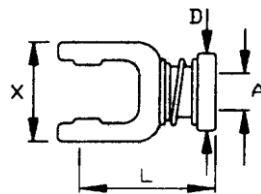

### Quick Disconnect Yoke with QL Lock, Ball Type

Shaft Size		A	X	P	L	Part No.
2100	22 X 54.8	1-3/8"-6 1-3/8"-21	65	23	99	8-2112Q 8-2121Q
2200	23.8 X 61.3	1-3/8"-6 1-3/8"-21	71	23	102	8-2012Q 8-2021Q
2300	27 X 74.6	1-3/8"-6 1-3/8"-21	85	23	114	8-4012Q 8-4021Q
2400	32 X 76	1-3/8"-6 1-3/8"-21	89	23	117	8-2412Q 8-2421Q
2500	36 X 89	1-3/8"-6 1-3/8"-21	106	23	124	8-2512Q 8-2521Q

### Quick Disconnect Yoke with QC lock, Ball Type

#### METRIC QD YOKE

Shaft size		A	X	D	L	Part No.
	CAP SIZE					
2100	22 X 54.8	1" – 15 Splined	65	58	80	8-0101C9Q

Part No. for yokes fitted onto the drive shaft