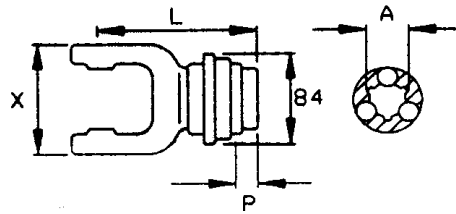

### Quick Disconnect Yoke with QL Lock, Ball Type

Shaft Size		A	X	P	L	Part No.
2100	22 X 54.8	1-3/8"-6 1-3/8"-21	65	23	99	8-2112Q 8-2121Q
2200	23.8 X 61.3	1-3/8"-6 1-3/8"-21	71	23	102	8-2012Q 8-2021Q
2300	27 X 74.6	1-3/8"-6 1-3/8"-21	85	23	114	8-4012Q 8-4021Q
2400	32 X 76	1-3/8"-6 1-3/8"-21	89	23	117	8-2412Q 8-2421Q
2500	36 X 89	1-3/8"-6 1-3/8"-21	106	23	124	8-2512Q 8-2521Q

### Quick Disconnect Yoke with QC lock, Ball Type

#### METRIC QD YOKE

Shaft size		A	X	D	L	Part No.
	CAP SIZE					
2100	22 X 54.8	1" – 15 Splined	65	58	80	8-0101C9Q

Part No. for yokes fitted onto the drive shaft