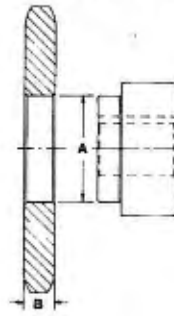

WELDASPROCKETS®

SPROCKETS WILL FIT STEEL PINTLE AND STEEL DETACHABLE CHAIN

1-800-442-6009
FAX (402)453-1740

CA550

STOCK NO.	NO. OF TEETH	O.D.	ROOT DIA.	A	FITS HUB SERIES	B	APPROX. WEIGHT
01550655	6	3-3/4	2.615	1-5/8	W	9/16	.88
01550755	7	4-1/4	3.111	2	X	9/16	1.00
01550855	8	4-3/4	3.613	2	X	9/16	1.44
01550955	9	5-1/4	4.118	2	X	9/16	2.06
01551055	10	5-3/4	4.626	2	X	9/16	2.50
01551155	11	6-1/4	5.137	2	X	9/16	3.32
01551255	12	6-3/4	5.648	2	X	9/16	4.00

CA620

STOCK NO.	NO. OF TEETH	O.D.	ROOT DIA.	A	FITS HUB SERIES	B	APPROX. WEIGHT
01620662	6	3-7/8	2.625	1-5/8	W	11/16	.94
01620762	7	4-3/8	3.127	1-5/8	W	11/16	1.44
01620862	8	4-7/8	3.635	2	X	11/16	1.63
01620962	9	5-3/8	4.147	2	X	11/16	2.38
01621062	10	5-7/8	4.661	2	X	11/16	3.13
01621162	11	6-1/2	5.177	2	X	11/16	3.94
01621262	12	7	5.695	2	X	11/16	4.83