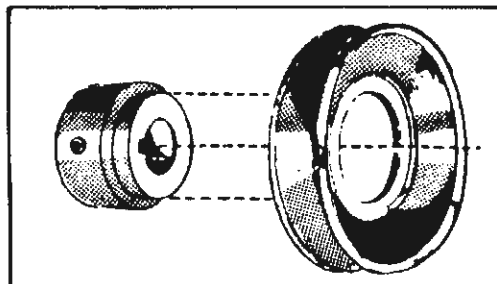

SHEAVES & SPROCKETS

WELD-ON PULLEYS

FITS EITHER A OR B BELT

CMC NO.	O.D.	FITS HUB SERIES
C600	6"	X
C800	8"	X
C1000	10"	X
C1200	12"	X

PART No.	PULLEY SIZE	TO FIT HUB No.
V300	3"	V
V350	3-1/2"	V
W400	4"	W
W450	4-1/2"	W
W500	5"	W
W550	5-1/2"	W
W600	6"	W
W650	6-1/2"	W
W700	7"	W
W800	8"	W
W900	9"	W
W1000	10"	W
W1200	12"	W
W1400	14"	W
W1600	16"	W