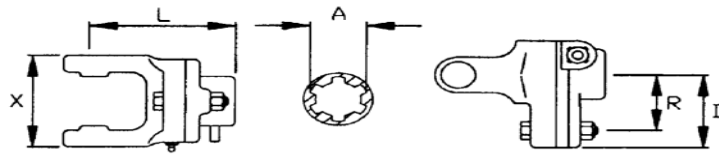

Shearbolt Clutch with Quick Disconnect Pin

Shaft Size		D	X	L	A	Part No.
Series #1	22 x 54	68	--	--	1-3/8"-6 1-3/8"-21	--
Series #2	23.8 X 61.3		71	106	1-3/8"-6	100-2034
Series #3	27 X 70		86	117	1-3/8"-6	100-3034
Series #4	27 x 74.6				1-3/8"-6 1-3/8"-21	100-4034 100-4035
Series #5	30.2 x 80		88		1-3/8"-6 1-3/8"-21 1-3/4"-20	100-5034 100-5035 100-5036
Series #6	30.2 x 92	80	112	133	1-3/8"-6 1-3/8"-21 1-3/4"-20 1-3/4"-6	100-6034 100-6035 100-6036 100-6037
Series #7	35 x 94					
Series #8	35 x 106.5		124	145	1-3/8"-6 1-3/8"-21 1-3/4"-20 1-3/4"-6 1-3/4"-20 INT BOLTS	100-8034 100-8035 100-8036 100-8037 100-8038
Series #9	41 x 108					1-3/8"-6 1-3/8"-21 1-3/4"-20 1-3/4"-6
Series #10	41 x 118	--	--		1-3/8"-6 1-3/8"-21 1-3/4"-20 1-3/4"-6	100-10034 100-10035 100-10036 100-10037